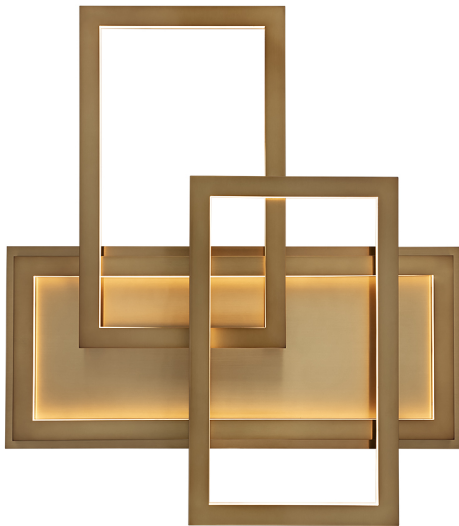

STYLE 14295

Style Number: 14295

Height: 30"

Width x Depth: 27" x 3.875"

Finish: Antique Bronze

Shade: N/A

Shade Shape: N/A

Light Source: LED Array