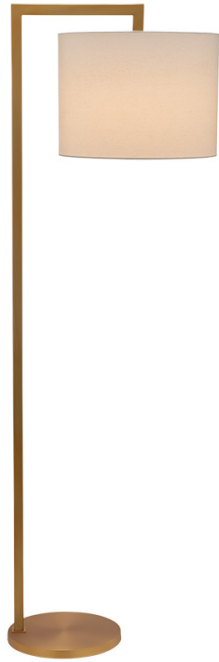

## STYLE 14160

**Style Number:** 14160

**Height:** 66"

**Width x Depth:** 16" x 20"

**Finish:** Bronze Satin

**Shade:** Off-White Linen Louise

**Shade Dimensions:** 16" X 16" X  
12" H

**Shade Shape:** Drum

**Light Source:** E26

**Switch Type:** Dimmer - Slide

**Maximum Wattage:** 10

**Bulb Type:** LED

**Electrical:** Cord

**ADA Compliant:** No

CUSTOMIZE IT

[remingtonlighting.com](http://remingtonlighting.com)