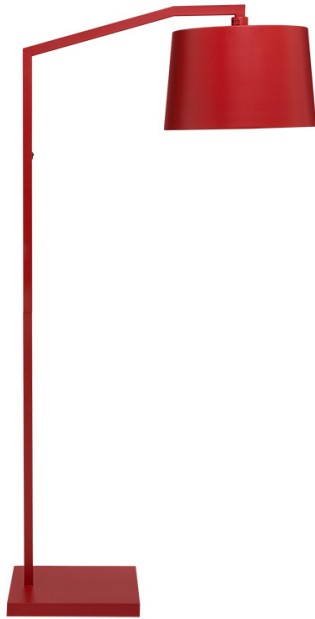

STYLE 14052.01

Style Number: 14052.01

Height: 63"

Width x Depth: 16" x 32"

Finish: Red - Semi-Gloss
Powdercoat

Shade: Red-Semi-Gloss Powder
Coat

Shade Dimensions: 14" X 16" X
10"H

Shade Shape: Drum

Light Source: E26

Switch Type: On/Off Rocker

Maximum Wattage: 16

Bulb Type: LED

Electrical: Cord

ADA Compliant: Yes

CUSTOMIZE IT

remingtonlighting.com