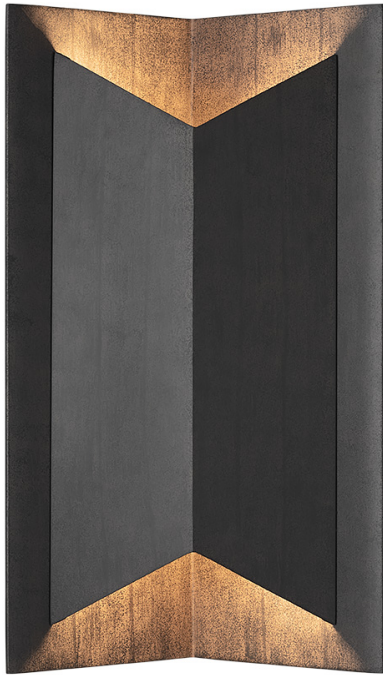

STYLE 13073

Style Number: 13073

Height: 15"

Width x Depth: 8.5" x 4"

Finish: Faux Espresso Wood
Grain on Metal

Shade: N/A

Shade Shape: N/A

Light Source: LED Array (2)