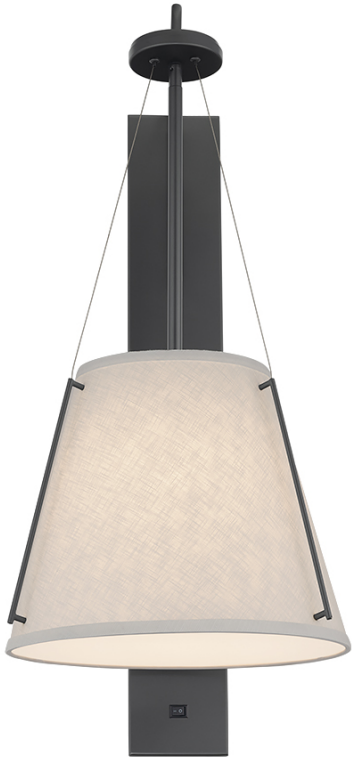

## STYLE 13713

**Style Number:** 13713

**Height:** 32.5"

**Width x Depth:** 14" x 17"

**Finish:** Oil Rubbed Bronze,  
Frosted White Acrylic

**Shade:** Ivory Linen on Vinyl

**Shade Dimensions:** 8" X 14" X  
12"H

**Shade Shape:** Cone

**Light Source:** E26

**Switch Type:** On/Off Rocker

**Maximum Wattage:** 11

**Bulb Type:** LED

**Electrical:** Hardwire

**ADA Compliant:** N/A

CUSTOMIZE IT