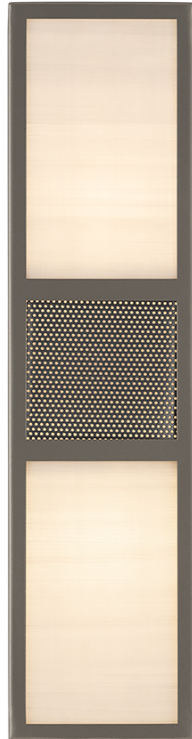

STYLE 13803

Style Number: 13803

Height: 16"

Width x Depth: 4" x 4"

Finish: Soft Gold-Painted Metal,
Satin Nickel-Perforated

Shade: Painted Linen Acrylic

Shade Dimensions: 4" X 4" X 16"

Shade Shape: Rectangle

Light Source: GU24 (2)

Switch Type: Hotwire

Maximum Wattage: 9.5

Bulb Type: LED

Electrical: Hardwire

ADA Compliant: Yes

CUSTOMIZE IT

remingtonlighting.com