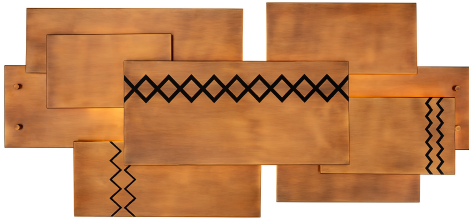

STYLE 13845

Style Number: 13845

Height: 30"

Width x Depth: 65" x 4.5"

Finish: Dark Antique Bronze,
Matte Black Enamel

Shade: Dark Antique Bronze

Shade Dimensions: 65" X 4.5" X
30"H

Shade Shape: Rectangle

Light Source: LED Array

Switch Type: Hotwire

Maximum Wattage: 50

Bulb Type: LED

Electrical: Hardwire

ADA Compliant: No

CUSTOMIZE IT

remingtonlighting.com