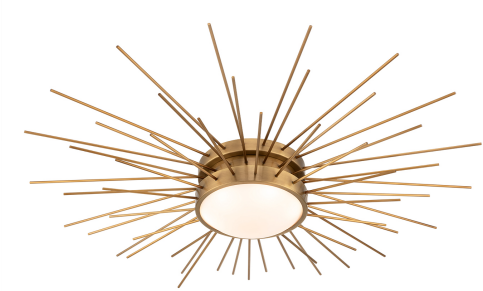

STYLE 13242

Style Number: 13242

Height: 14.75"

Diameter: 36"

Finish: Antique Bronze

Shade: White Acrylic

Shade Dimensions: Ø7.5" X
2.75"H

Shade Shape: Dome

Light Source: G9 (6)

Switch Type: Hotwire

Maximum Wattage: 3

Bulb Type: LED

Electrical: Hardwire

ADA Compliant: N/A

CUSTOMIZE IT

remingtonlighting.com