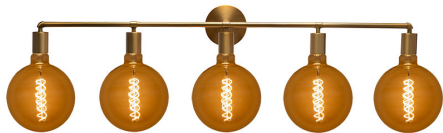

STYLE 14596.02

Style Number: 14596.02

Height: 15.75"

Width x Depth: 48.75" x 9.375"

Finish: Matte Antique Bronze

Shade: N/A

Shade Shape: N/A

Light Source: E26 (5)

Switch Type: Hotwire

Maximum Wattage: 60

Bulb Type: LED

Electrical: Hardwire

ADA Compliant: No

CUSTOMIZE IT

remingtonlighting.com

design@remingtonlighting.com