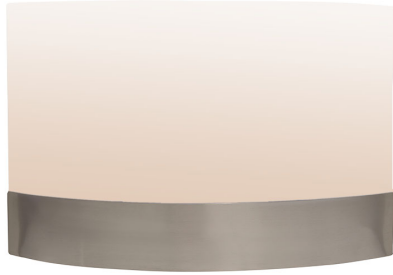

STYLE 12569

Style Number: 12569

Height: 12"

Width x Depth: 19" x 4"

Finish: Brushed Nickel

Shade: Frosted White Acrylic

Shade Dimensions: 19"W X 4"D X
12"H

Shade Shape: Oval