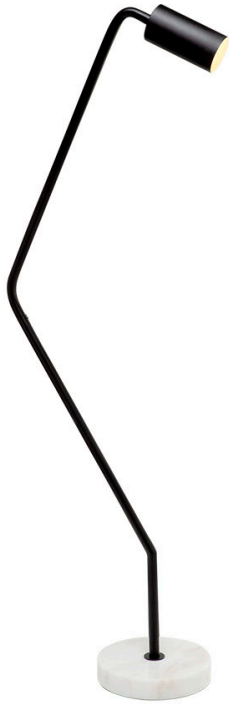

STYLE 14652

Style Number: 14652

Height: 63.5"

Width x Depth: 11" x 23.5"

Finish: Matte Black Powder Coat,
White Marble

Shade: Matte Black Powder Coat

Shade Dimensions: Ø3" X 7"H

Shade Shape: Cylinder

Light Source: E26

Switch Type: On/Off Rocker

Maximum Wattage: 9.5

Bulb Type: LED

Electrical: Cord

ADA Compliant: Yes

CUSTOMIZE IT

remingtonlighting.com