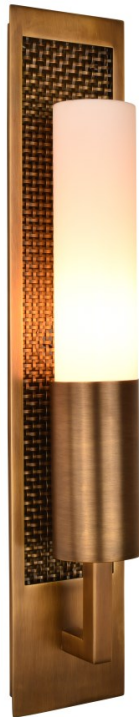

STYLE 14757

Style Number: 14757

Height: 24"

Width x Depth: 4.5" x 4"

Finish: Vintage Brass

Shade: Frosted White Acrylic

Shade Dimensions: Ø2.5" X 15"H

Shade Shape: Cylinder

Light Source: E26

Switch Type: Hotwire

Maximum Wattage: 10

Bulb Type: LED

Electrical: Hardwire

ADA Compliant: Yes

CUSTOMIZE IT

remingtonlighting.com